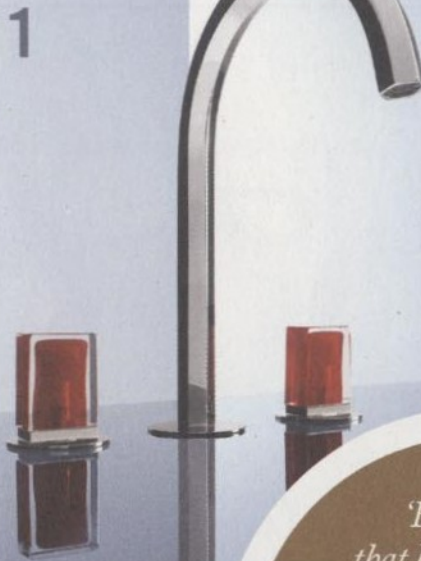

TIP TOP TAPS

A new generation of tap designs is making waves in the bathroom with all kinds of inspiring models at hand

1 RUBY-RED GLASS HANDLES add a splash of colour to this mixer by Fantini. Crafted in Murano glass, the Venezia also comes in blue, black or white and is a simple way to introduce the glass trend to an existing bathroom. £955.20. (fantini.it)

2 THE CHROME QUANTUM SINGLE-LEVER basin mixer brings spa style to the domestic bathroom with a wide spout creating a cascading waterfall effect. £99, Victoria Plumb. (0844 804 4848; victoriaplumb.com)

3 FILLING THE BATH just got a whole lot more decadent thanks to the striking design of the chrome Seta mixer tap from the Lennox range, from £620, Bathrooms International (020 7838 7788; bathroomsint.com)

4 THE WING SINGLE-LEVER BASIN MIXER is a brand-new design from Just Taps Plus, with a wide spout and circular lever dial finished in chrome. Price on request. Just Taps Plus (01895 442 211; justtapsplus.co.uk)

5 FRENCH DESIGNERS Ronan and Erwan Bouroullec's collection for Axor features no fewer than 11 tap designs, including two disguised as shelves. This single-lever exposed mixer doubles as a handy storage area for toothbrushes, soap and other essentials while dispensing water from above the basin. Axor, £899 (01372 472 001; hansgrohe.co.uk)